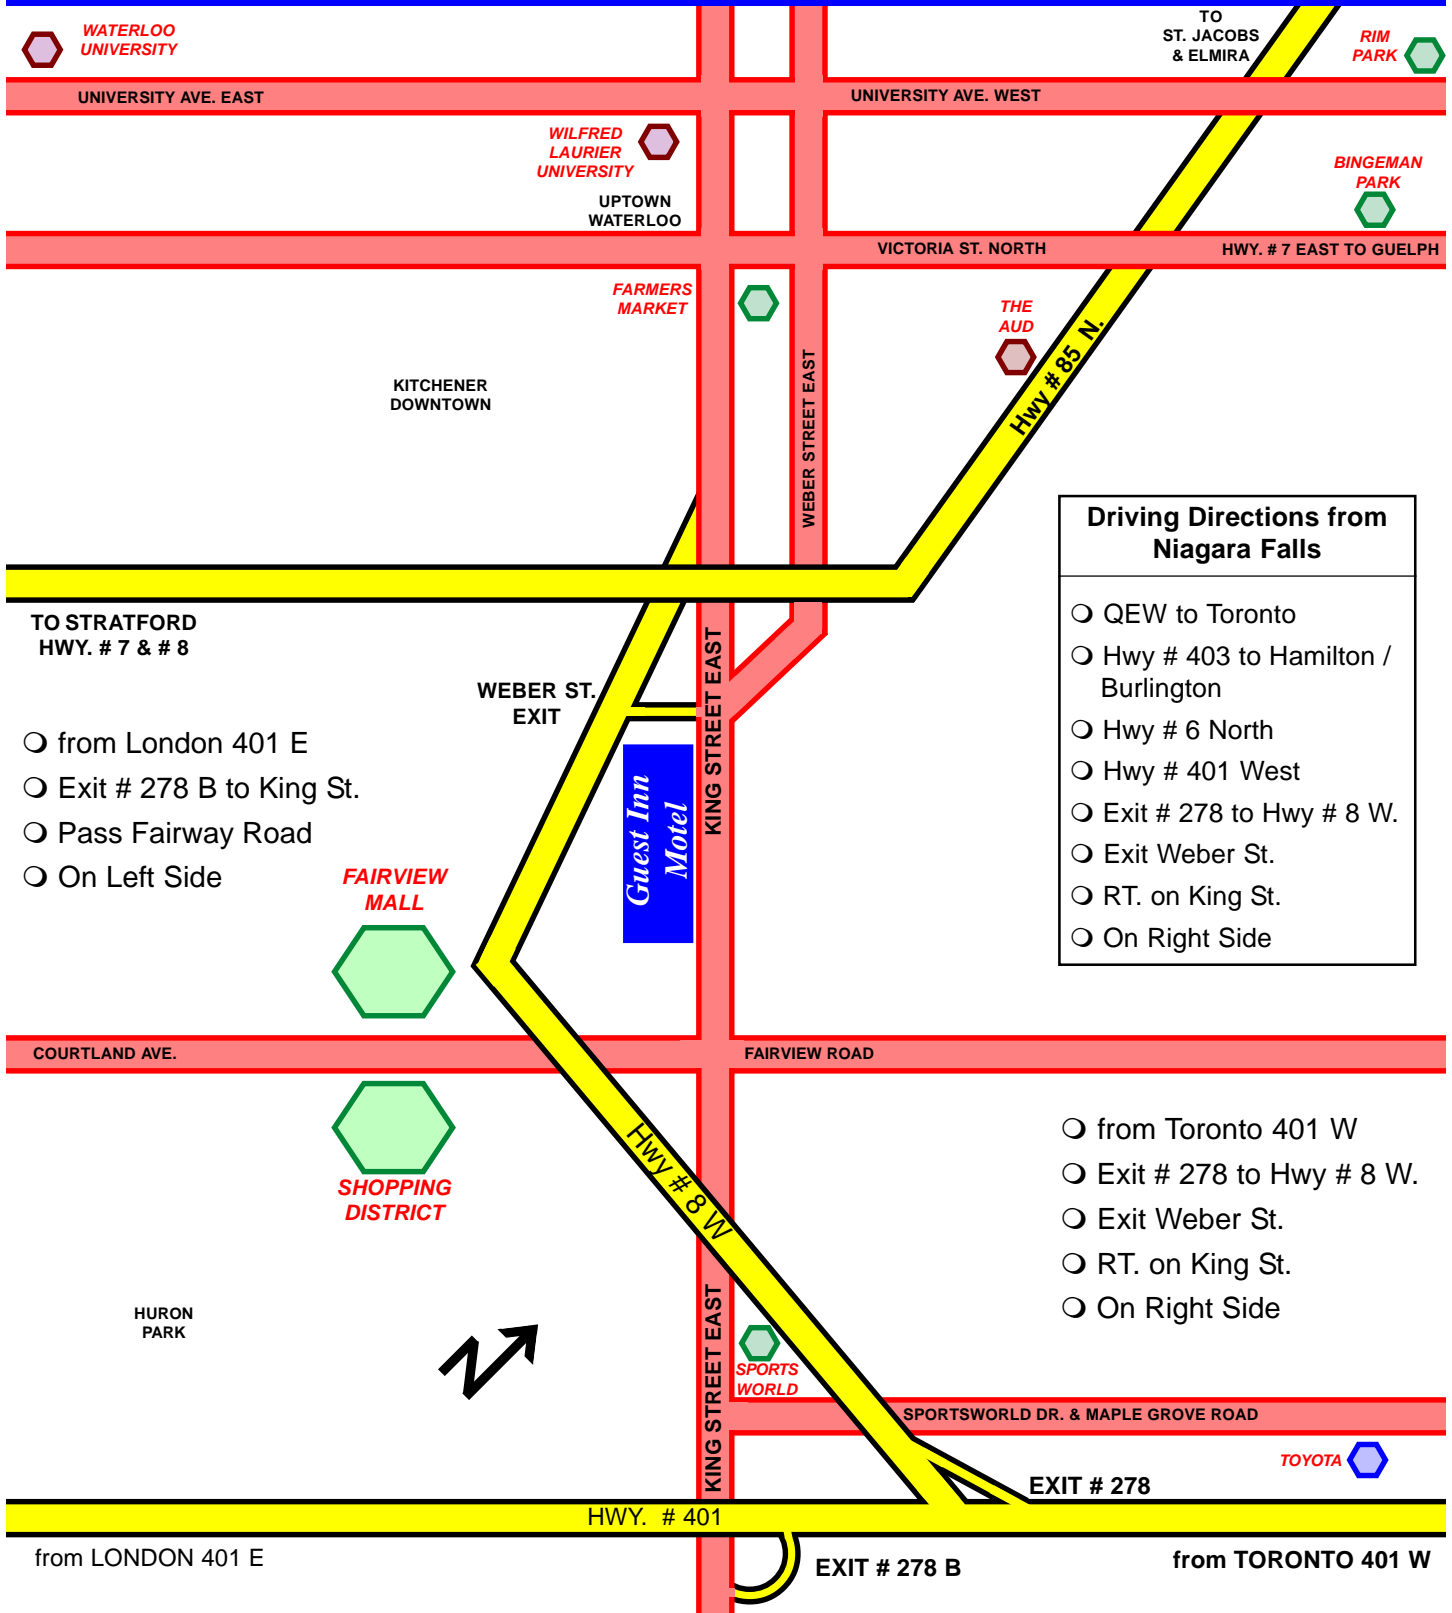

Guest Inn Motel

2933 King Street East, Kitchener, ON N2A 1A8
 Tel.: (519) 893 - 7011
 Reservation Toll Free : 1 - 866 - 893 - 7667
 web : www.guestinn.ca

- Driving Directions from Niagara Falls**
- QEW to Toronto
 - Hwy # 403 to Hamilton / Burlington
 - Hwy # 6 North
 - Hwy # 401 West
 - Exit # 278 to Hwy # 8 W.
 - Exit Weber St.
 - RT. on King St.
 - On Right Side

- TO STRATFORD
HWY. # 7 & # 8
- from London 401 E
 - Exit # 278 B to King St.
 - Pass Fairway Road
 - On Left Side

- from Toronto 401 W
- Exit # 278 to Hwy # 8 W.
- Exit Weber St.
- RT. on King St.
- On Right Side

from LONDON 401 E

EXIT # 278 B

from TORONTO 401 W